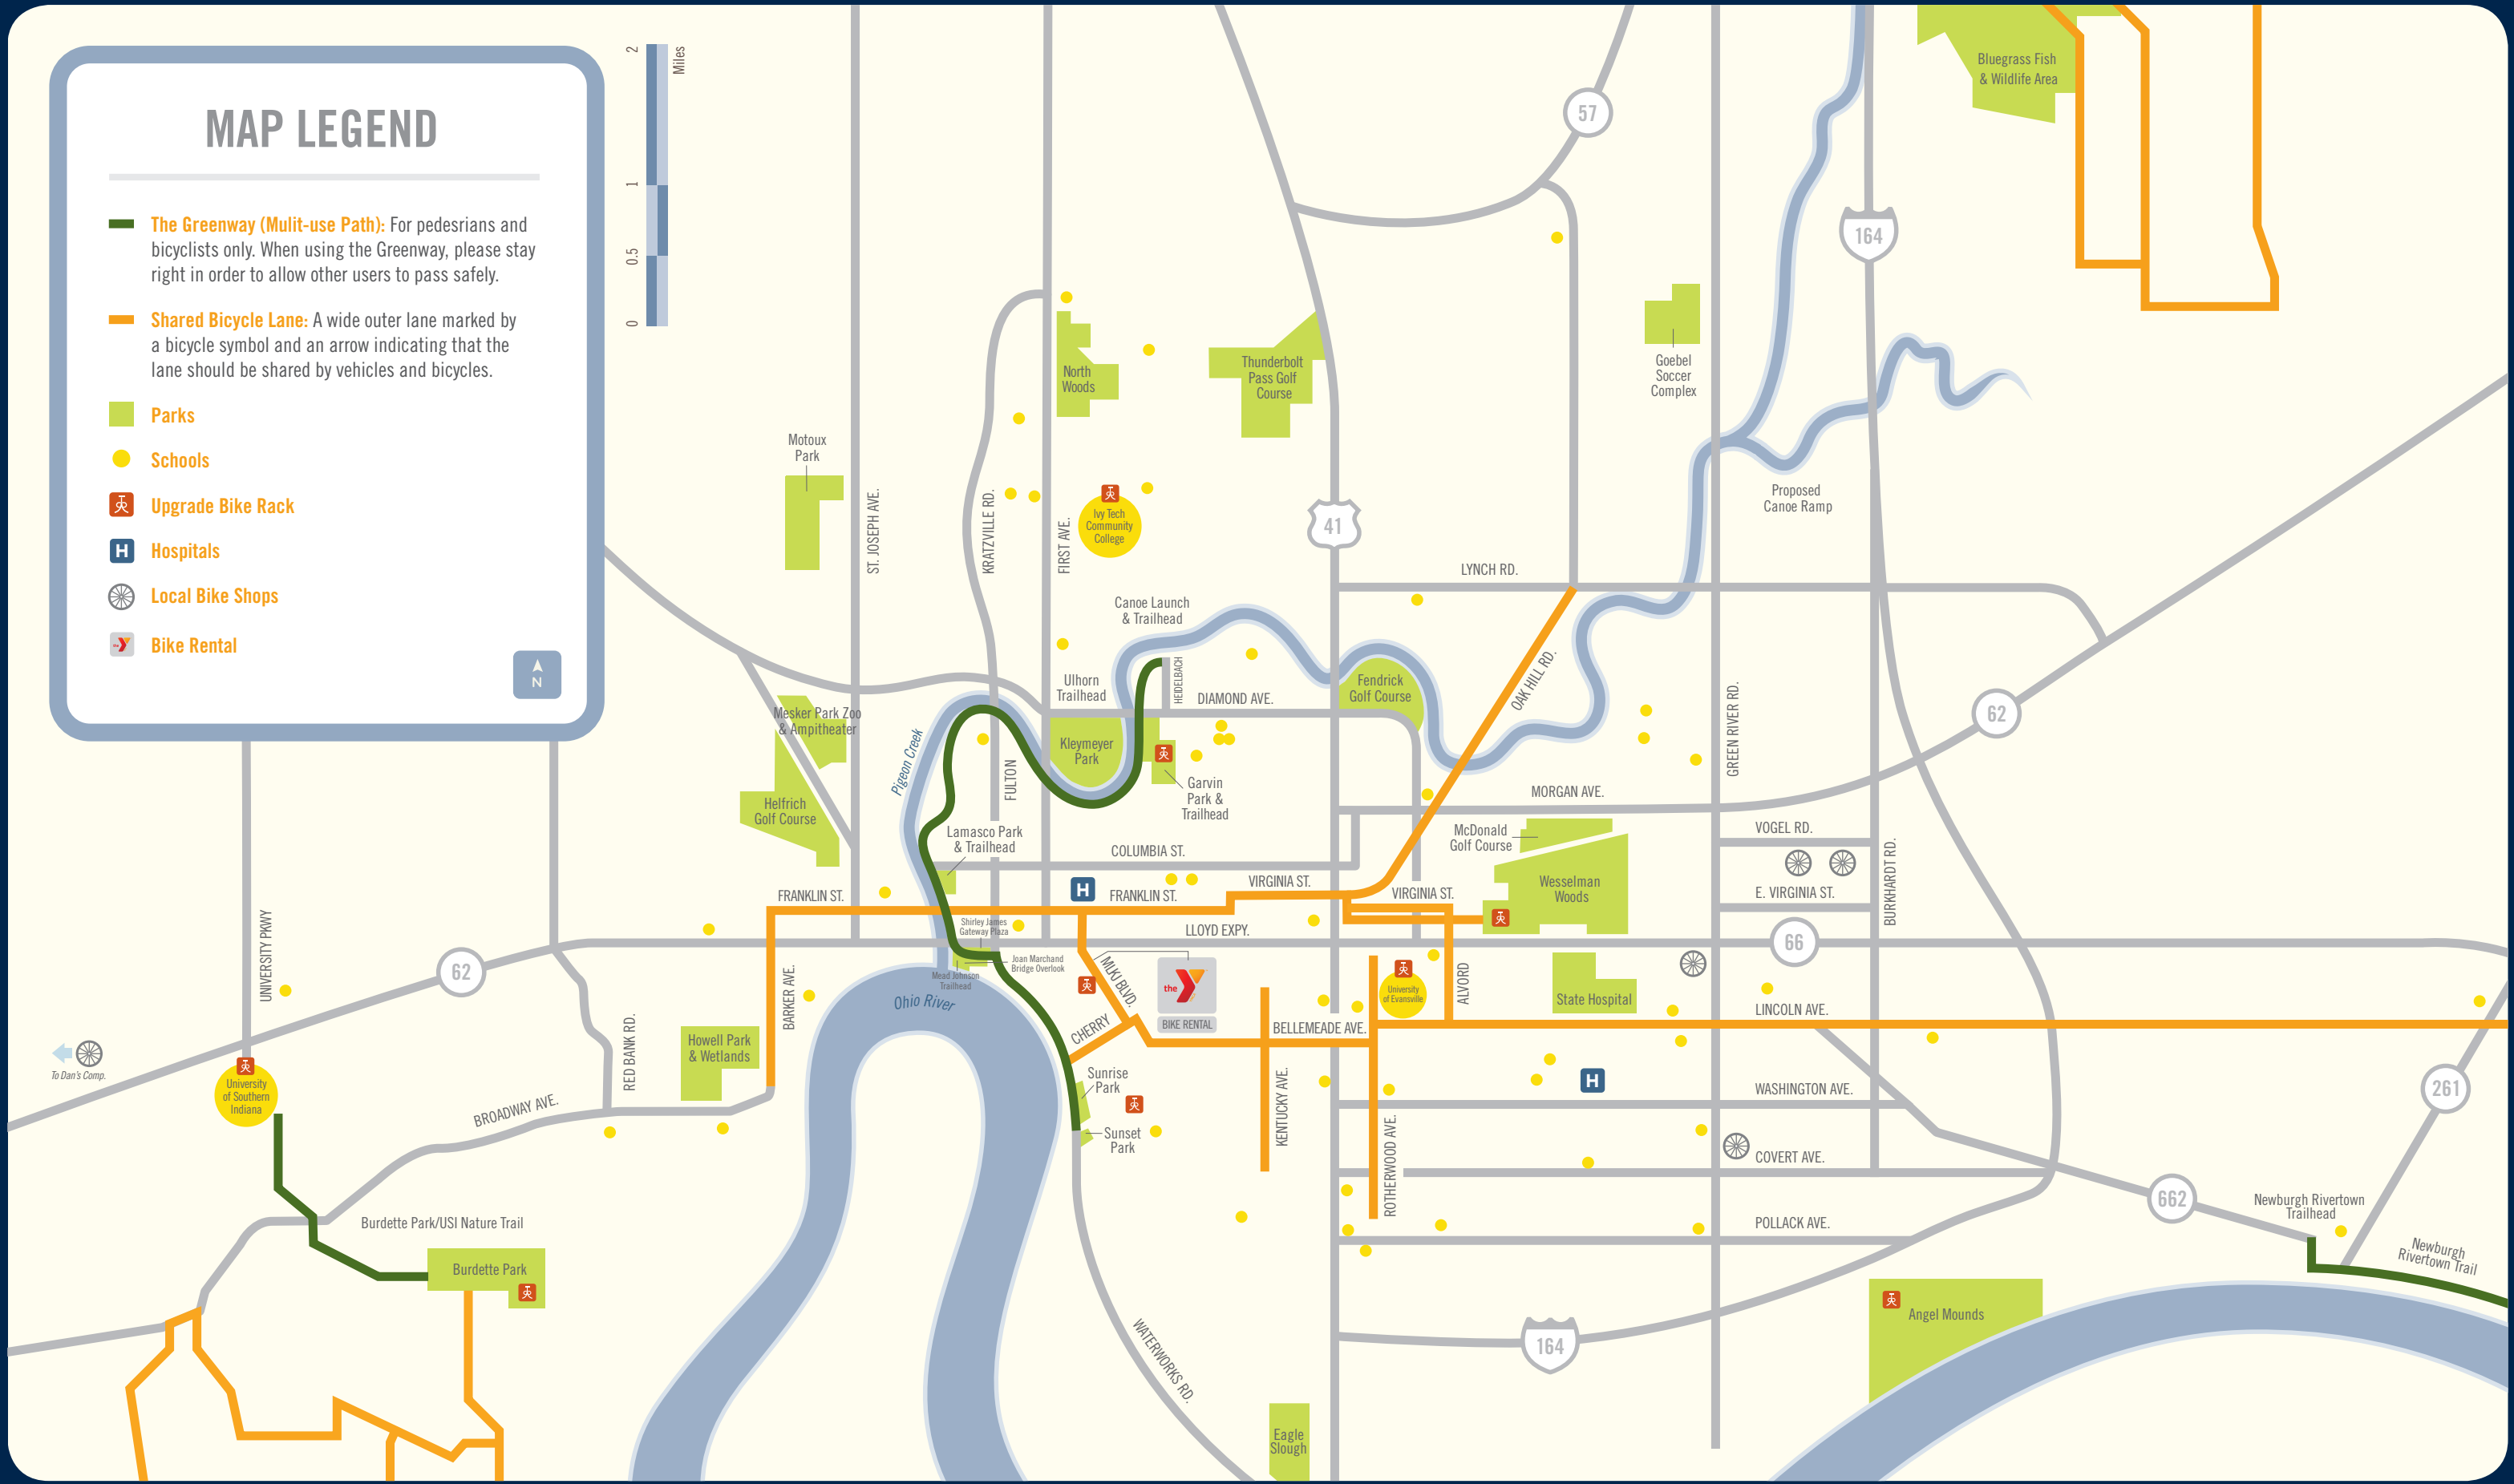

MAP LEGEND

-  **The Greenway (Multi-use Path):** For pedestrians and bicyclists only. When using the Greenway, please stay right in order to allow other users to pass safely.
-  **Shared Bicycle Lane:** A wide outer lane marked by a bicycle symbol and an arrow indicating that the lane should be shared by vehicles and bicycles.
-  **Parks**
-  **Schools**
-  **Upgrade Bike Rack**
-  **Hospitals**
-  **Local Bike Shops**
-  **Bike Rental**

Mesker Park Zoo & Amphitheater

Motoux Park

ST. JOSEPH AVE.

Pigeon Creek

FRANKLIN ST.

SHIRLEY JAMES GATEWAY PLAZA

MEAD JOHNSON TRAILHEAD

SUNRISE PARK